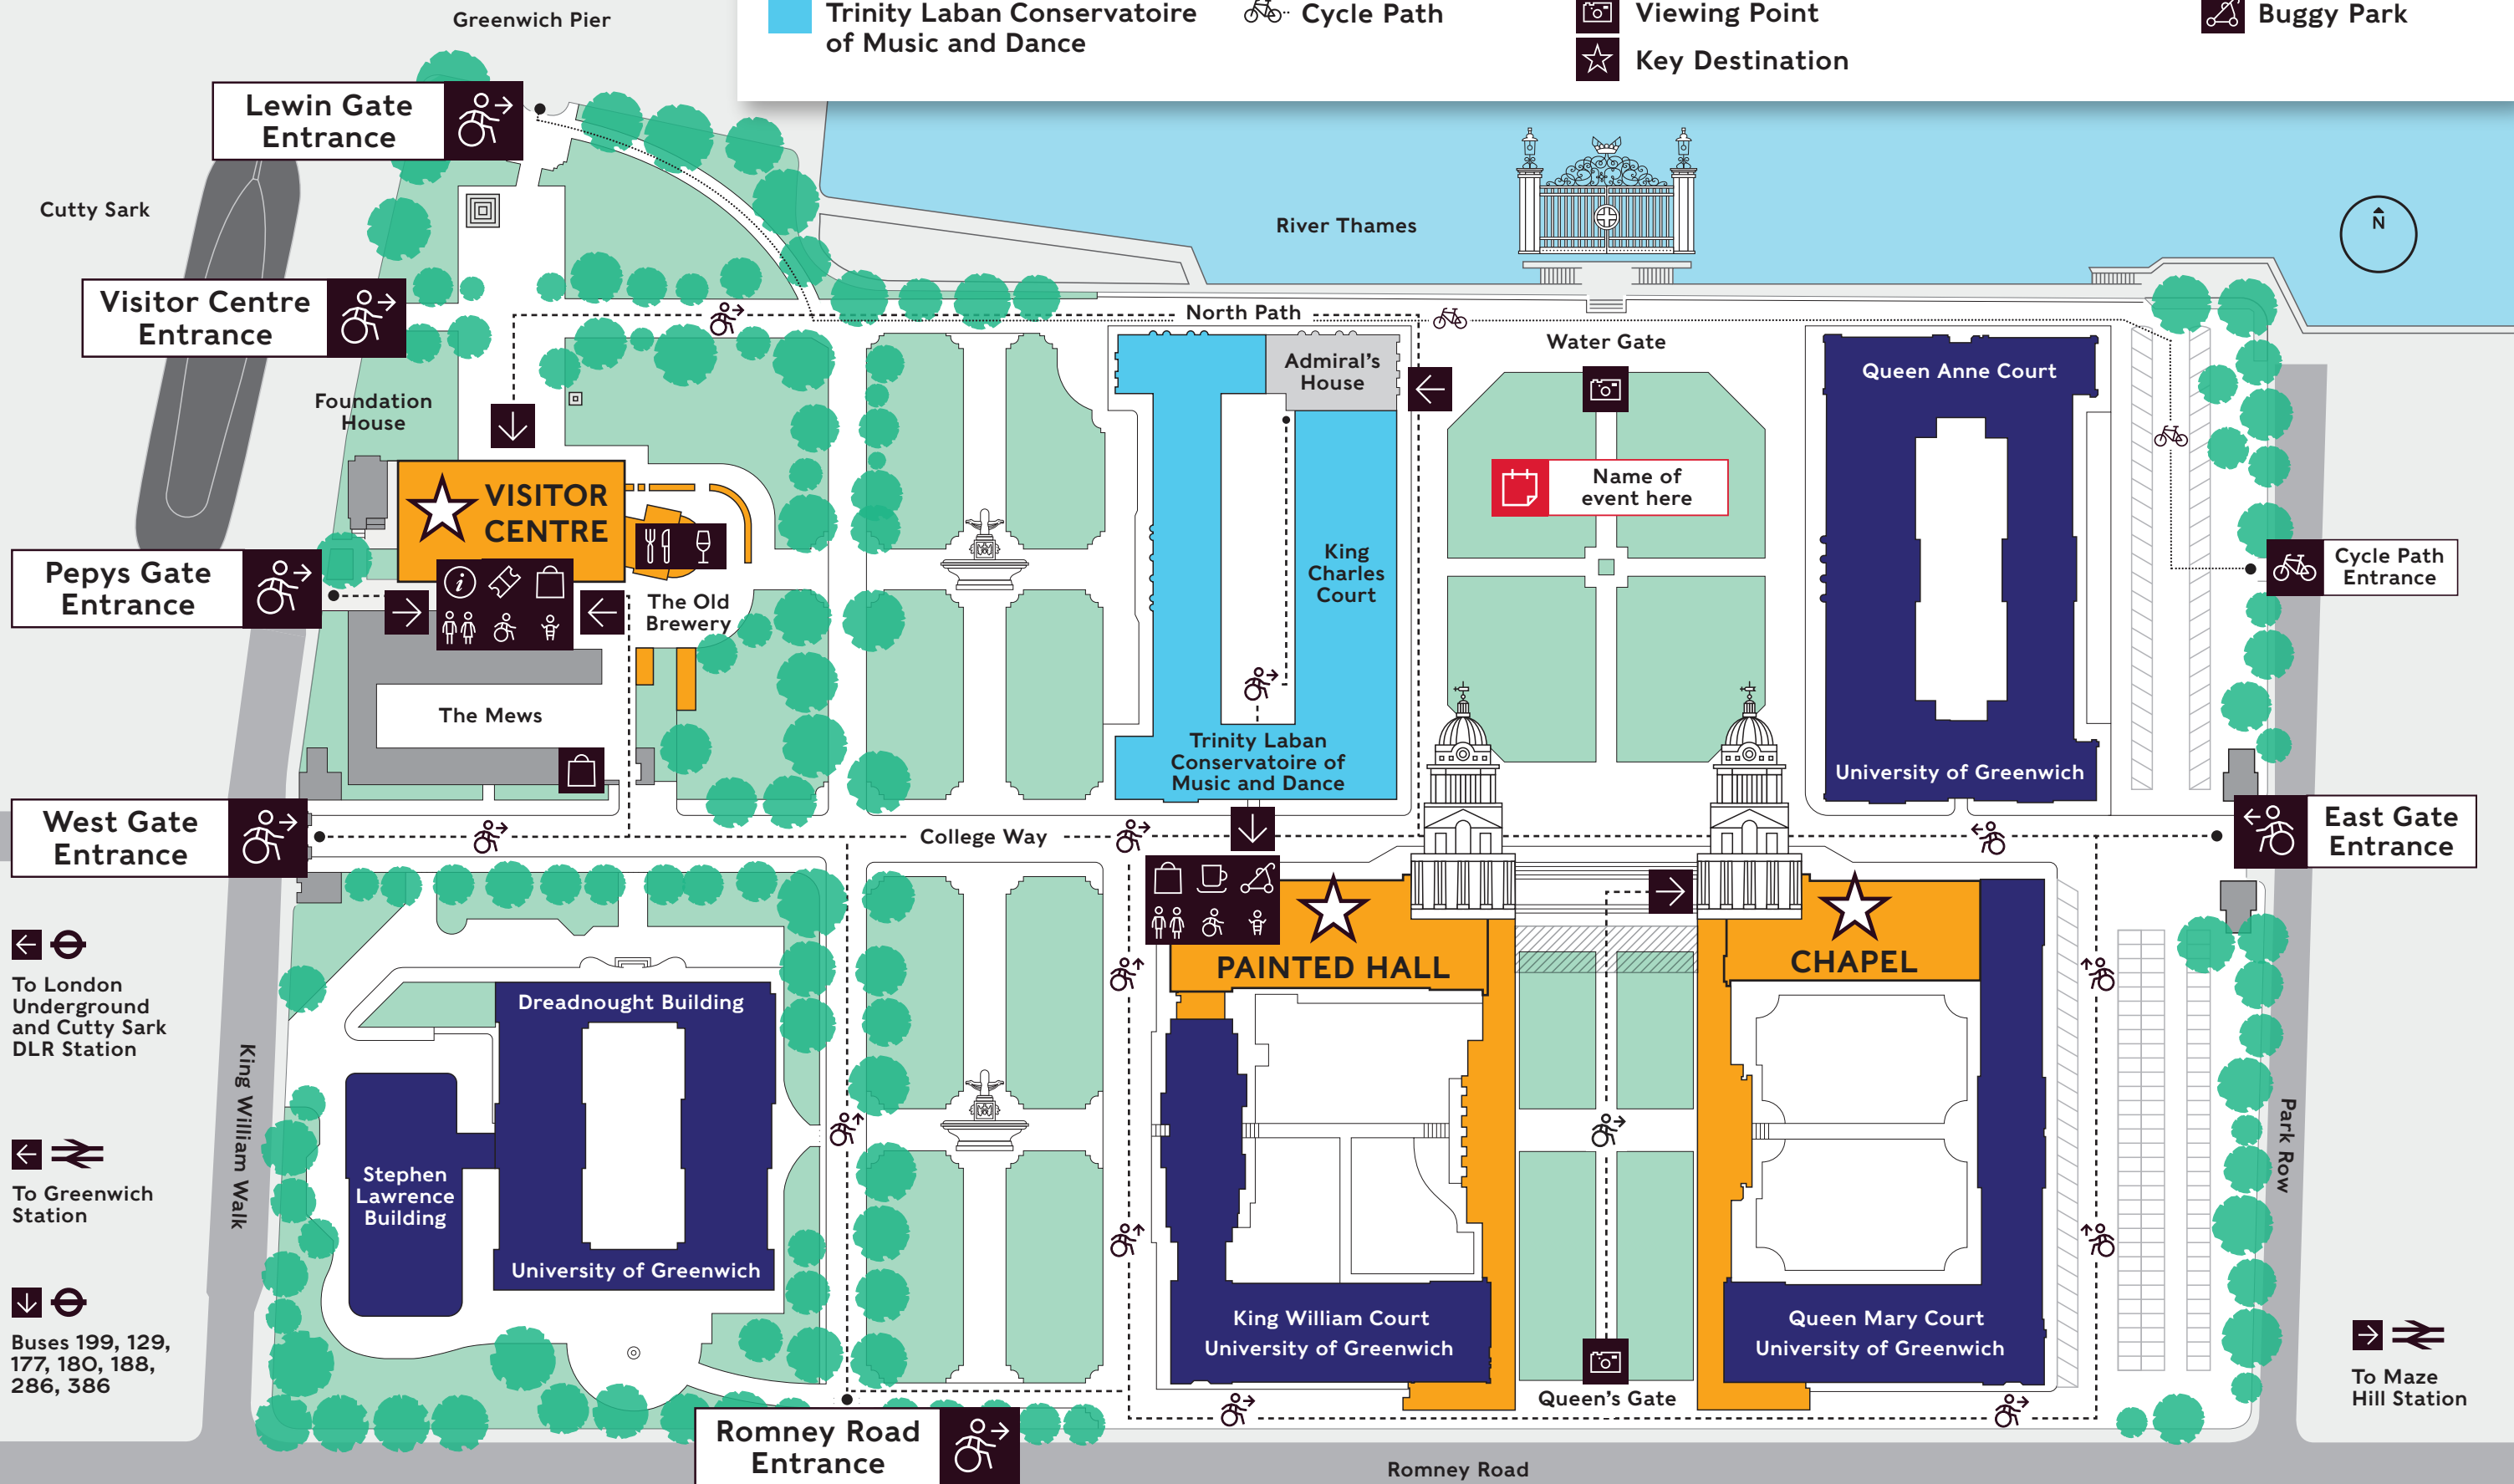

**BUILDINGS**

- Open to the public
- Events Venue
- University of Greenwich
- Trinity Laban Conservatoire of Music and Dance

**ACCESS**

- Entrance
- Ripley Tunnel
- Accessible Route
- Cycle Path

**INTEREST**

- i Tourist Information
- Tickets
- Shop
- Viewing Point
- Key Destination

**FOOD**

- ☕ Cafe
- 🍴 Restaurant
- 🍷 Bar

**FACILITIES**

- ♿ Toilets
- ♿ Accessible Toilet
- 👶 Baby Changing
- 🛒 Buggy Park

← ⊕  
To London Underground and Cutty Sark DLR Station

← ⇨  
To Greenwich Station

↓ ⊕  
Buses 199, 129, 177, 180, 188, 286, 386

→ ⇨  
To Maze Hill Station