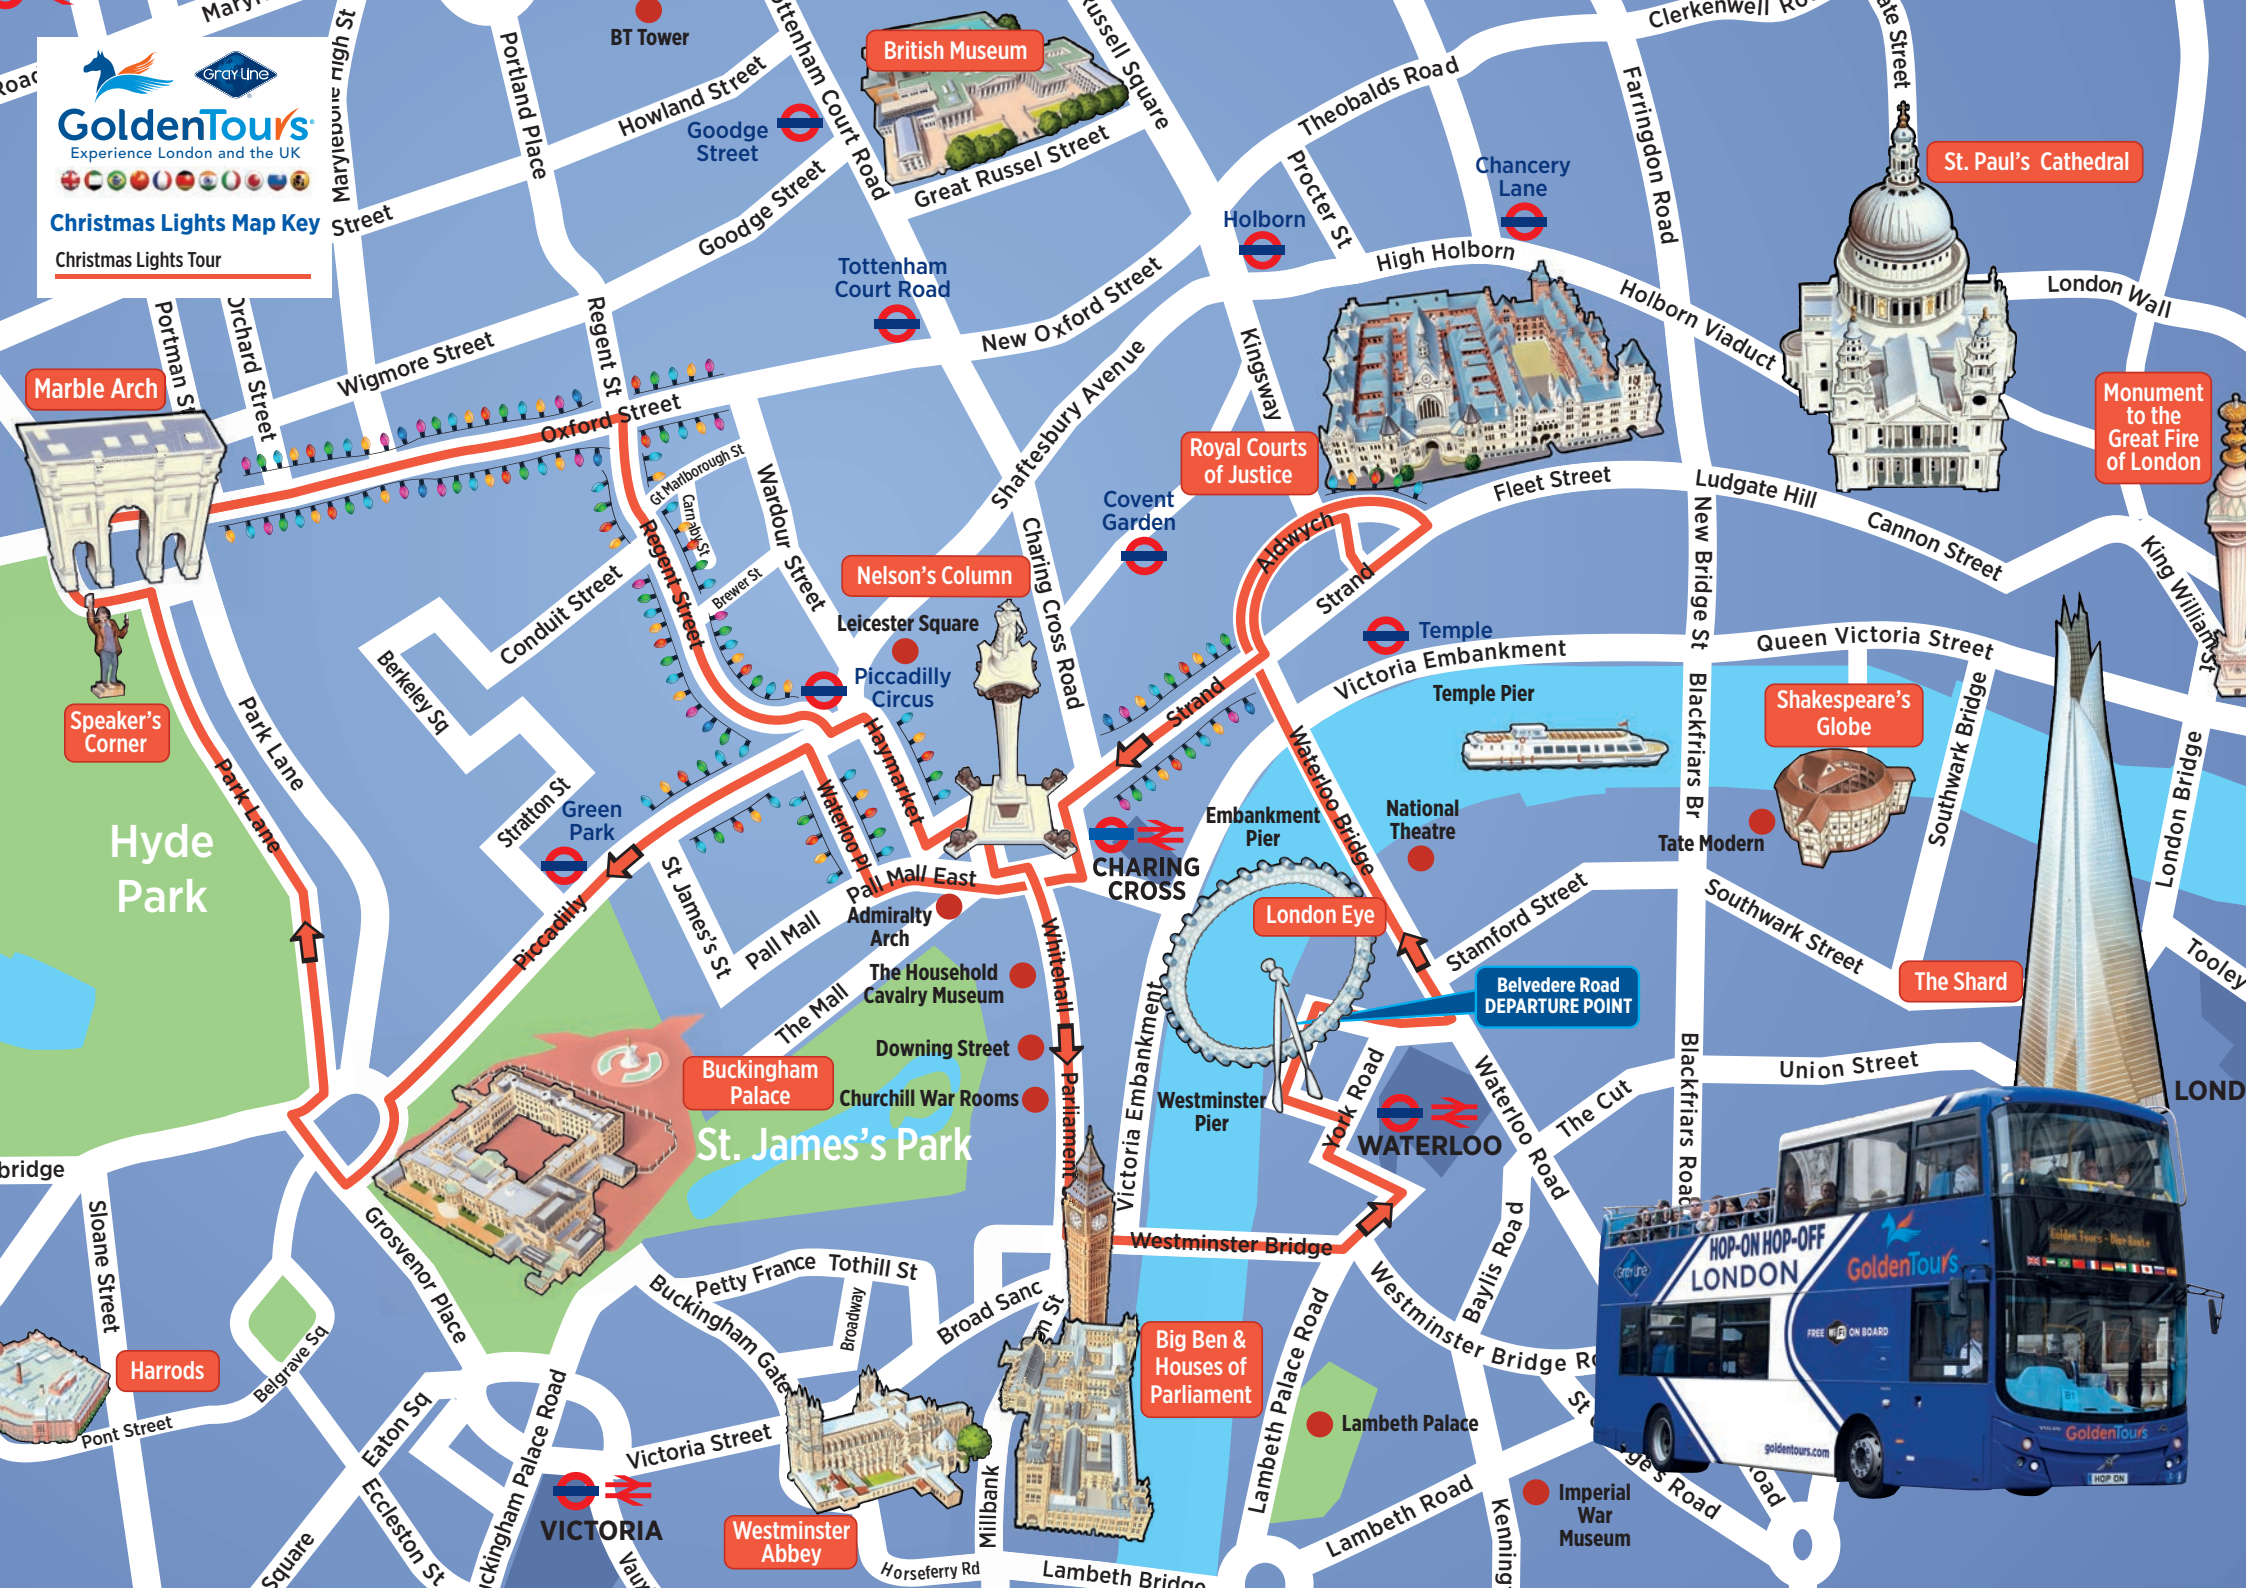

**Christmas Lights Map Key**

Christmas Lights Tour

Marble Arch

Speaker's Corner

Hyde Park

Harrods

VICTORIA

Westminster Abbey

Big Ben & Houses of Parliament

WATERLOO

CHARING CROSS

Nelson's Column

Royal Courts of Justice

St. Paul's Cathedral

Monument to the Great Fire of London

Shakespeare's Globe

The Shard